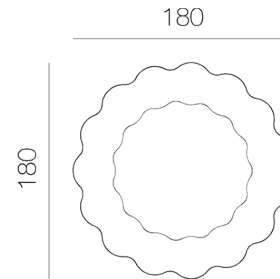

india mahdavi

ZOOM

VASE

CERAMIC

Ø18 X H35 CM

© india mahdavi 2018

zoom

DIMENSIONS

MILLIMETER

SPECIFICATION

- LIKE A ZOOM ON A PLANT STEM, THE GROOVES ARE ENLARGED TO A HUMAN SCALE, LIKE THE PHOTOGRAPHS OF KARL BLOSSFELDT. THE ENLARGED STEM BECOMES THE META-CONTAINER OF ITS FLOWERS.
- MADE IN FRANCE