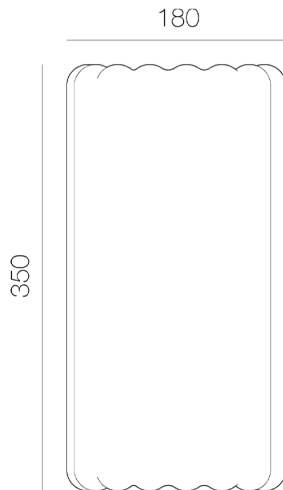

india mahdavi

ZOOM

VASE

CERAMIC

Ø18 X H35 CM

© india mahdavi 2018

zoom

DIMENSIONS

MILLIMETER

SPECIFICATION

- LIKE A ZOOM ON A PLANT STEM, THE GROOVES ARE ENLARGED TO A HUMAN SCALE, LIKE THE PHOTOGRAPHS OF KARL BLOSSFELDT. THE ENLARGED STEM BECOMES THE META-CONTAINER OF ITS FLOWERS.
- MADE IN FRANCE