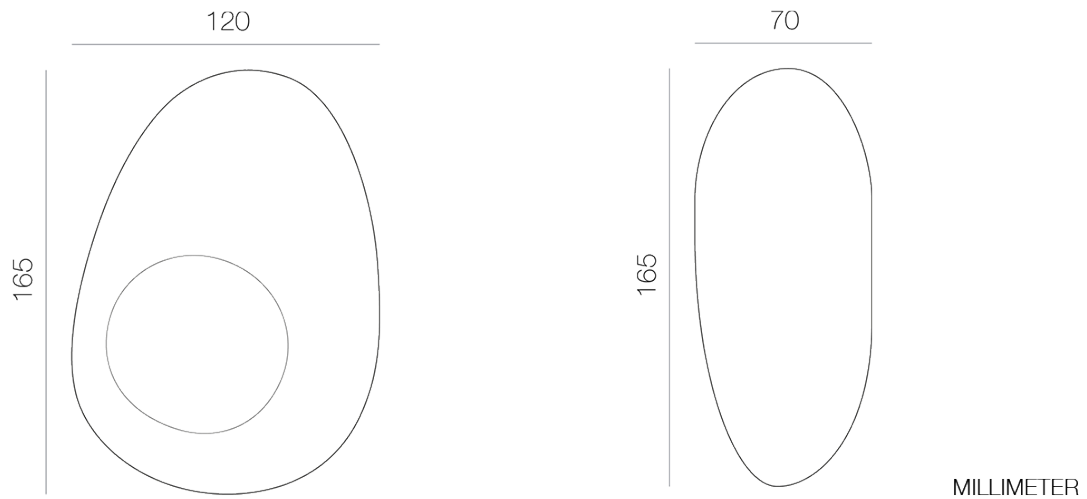

**india mahdavi**

SMOKING NO SMOKING

ASHTRAY

CERAMIC

S : L12 X D16 CM

© india mahdavi 2019

## DIMENSIONS