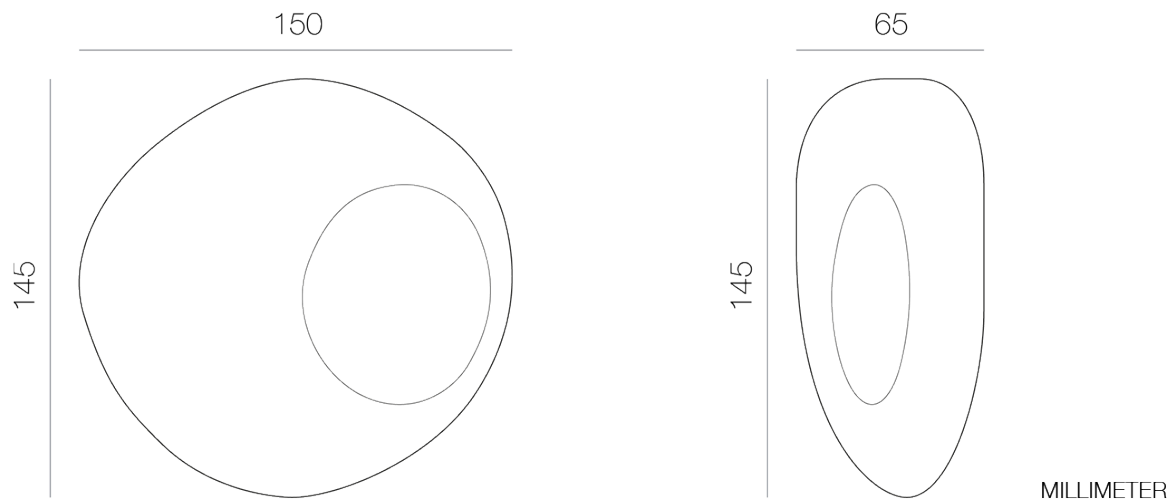

**india mahdavi**

SMOKING NO SMOKING

ASHTRAY

CERAMIC

M : L15 X D14 CM

© india mahdavi 2019

## DIMENSIONS