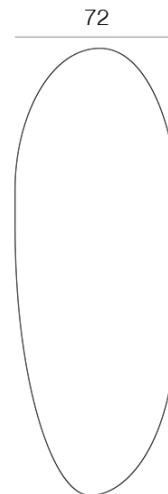

india mahdavi

SMOKING NO SMOKING

ASHTRAY

CERAMIC

L : L20 X D18 CM

© india mahdavi 2019

smoking no smoking

DIMENSIONS

MILLIMETER

SPECIFICATION

- ITS NAME IS DERIVED FROM THE TITLE OF ALAIN RESNAIS' FILM RELEASED IN 1993.
- SMOKING/NO SMOKING IS MORE THAN JUST AN ASHTRAY, IT HAS BECOME AN EMBLEMATIC OBJECT OF INDIA'S WORK. ROUND AND SENSUAL, THIS OBJECT PUNCTUATES YOUR HOME WITH COLOUR AND WARMTH.
- IF YOU DON'T SMOKE, THIS OBJECT CAN ALSO BE USED AND INTERPRETED AS A PIN TRAY.
- MADE IN FRANCE