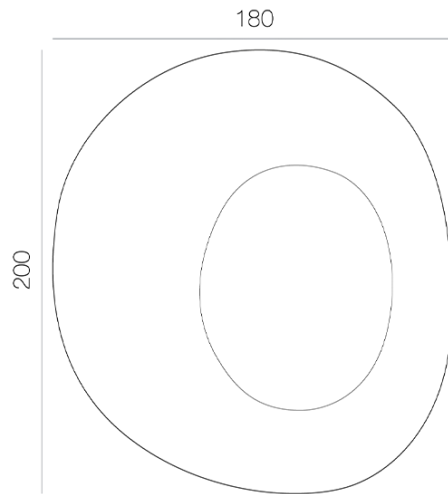

india mahdavi

SMOKING NO SMOKING

ASHTRAY

CERAMIC

L : L20 X D18 CM

© india mahdavi 2019

smoking no smoking

DIMENSIONS