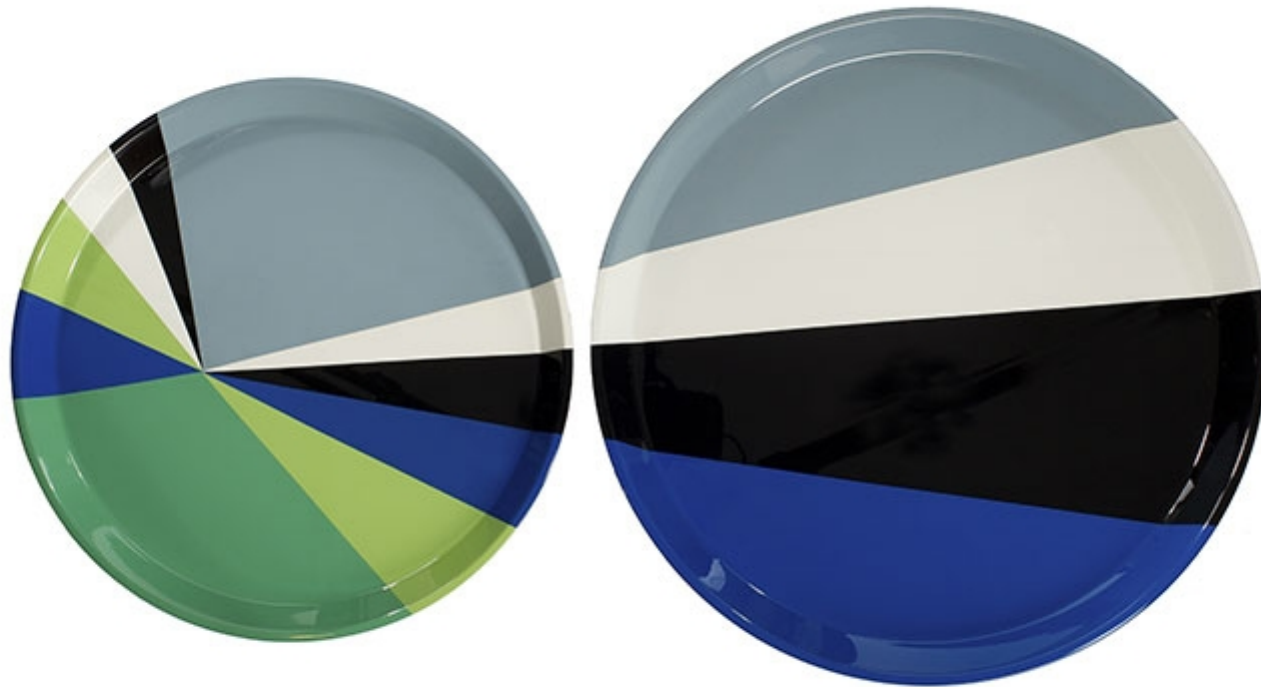

# india mahdavi **be bop a lula**

bambou laqué

small 38 cm

large 46 cm